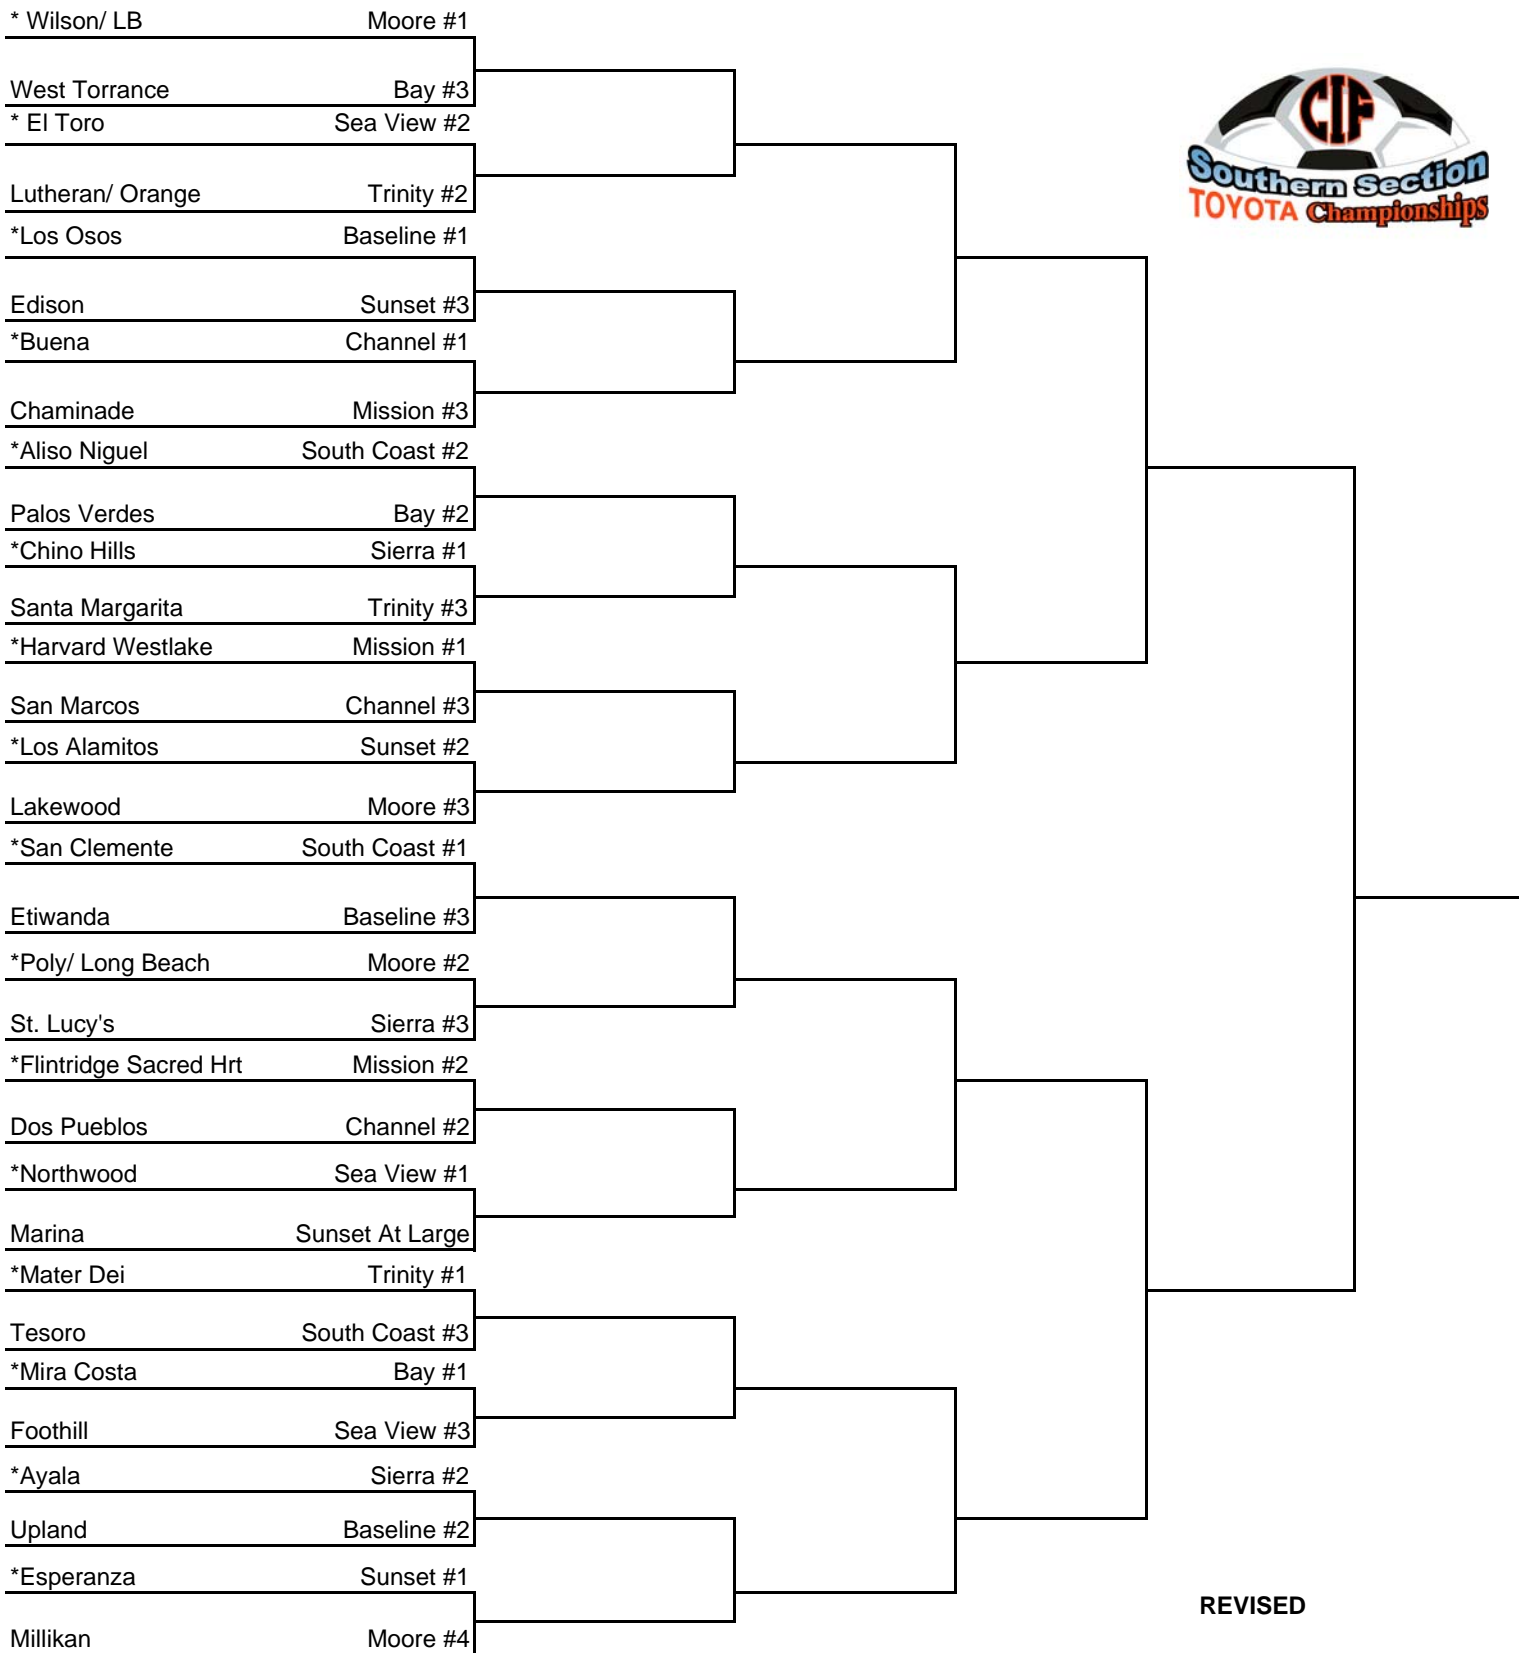

DIV I CIF-SS/TOYOTA 2007-2008 GIRLS SOCCER CHAMPIONSHIPS

1ST ROUND
SATURDAY, FEB. 16

2ND ROUND
WED., FEB. 20

QTR FINALS
FRI., FEB. 22

SEMI-FINALS
TUES., FEB. 26

FINALS
SAT., MAR. 1

REVISED

***Denotes Host Team**